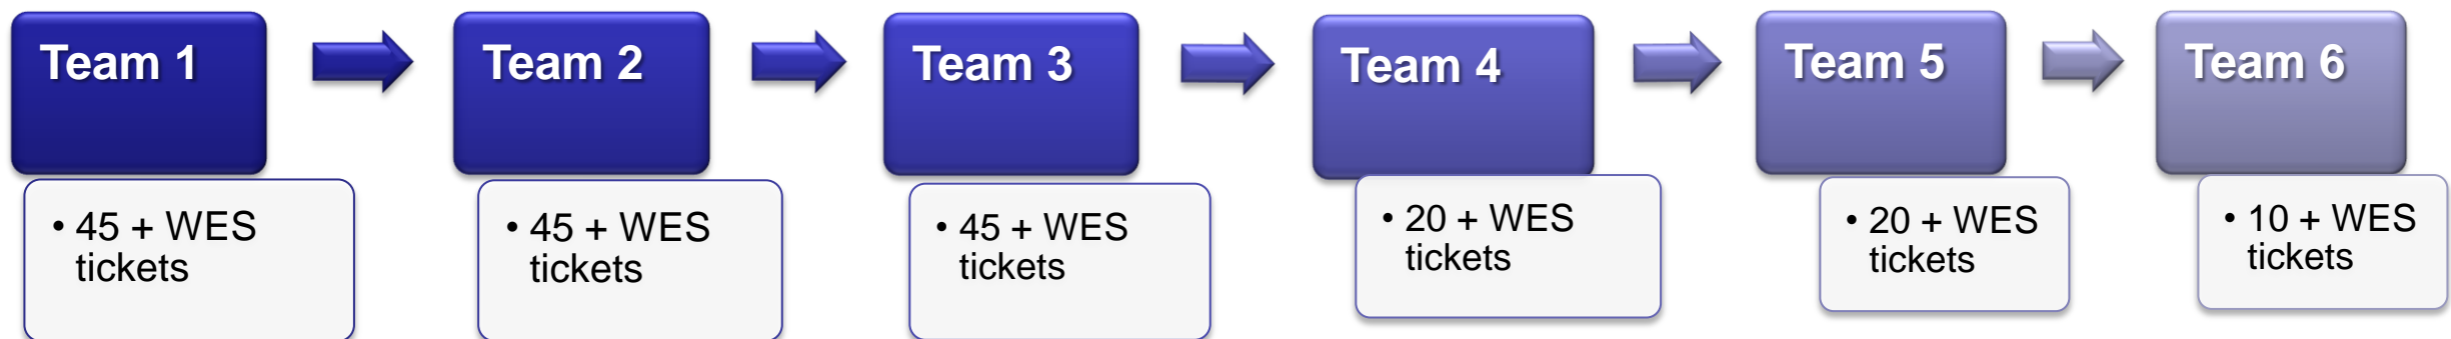

October 2013 National Convention

VIP challenge: 200 + VIP

200 WES tickets at the October WES split over 6 teams