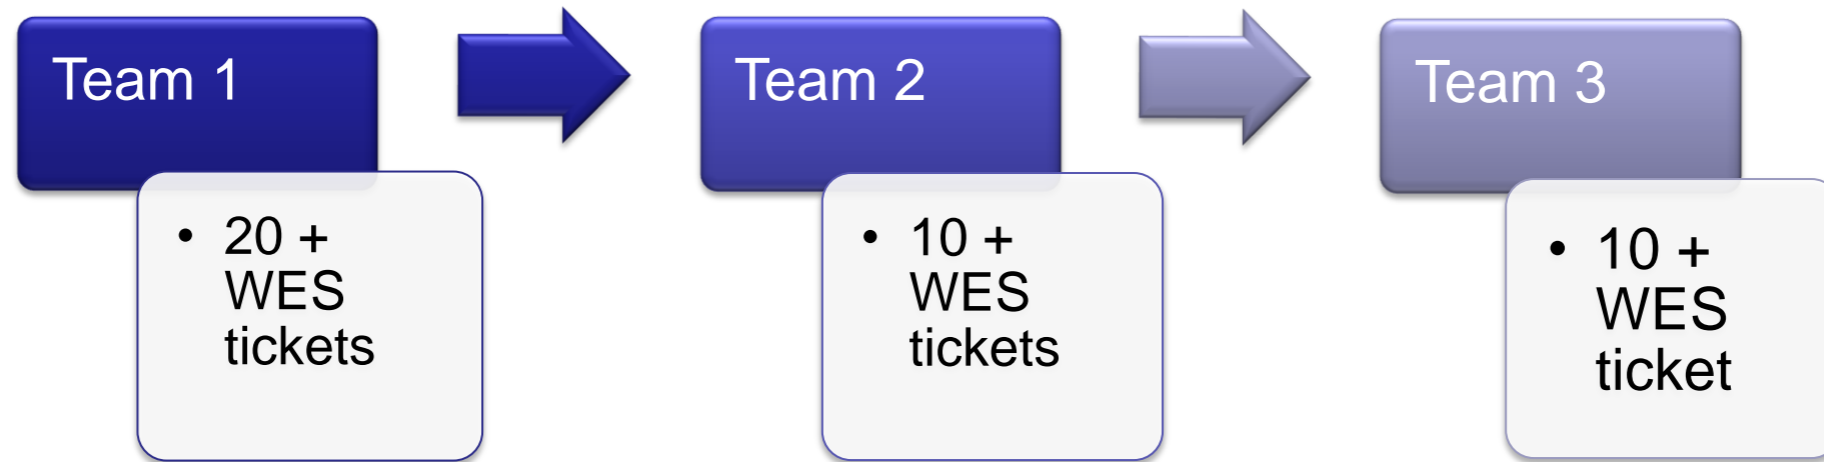

REWARDS

*Special seating & parking
Recognition on stage*

October 2013 National Convention

VIP challenge: 45 + VIP

45 WES tickets at the October WES split over 3 teams

Completed challenge forms to be handed into Network 21 by close of business, Wednesday before the WES