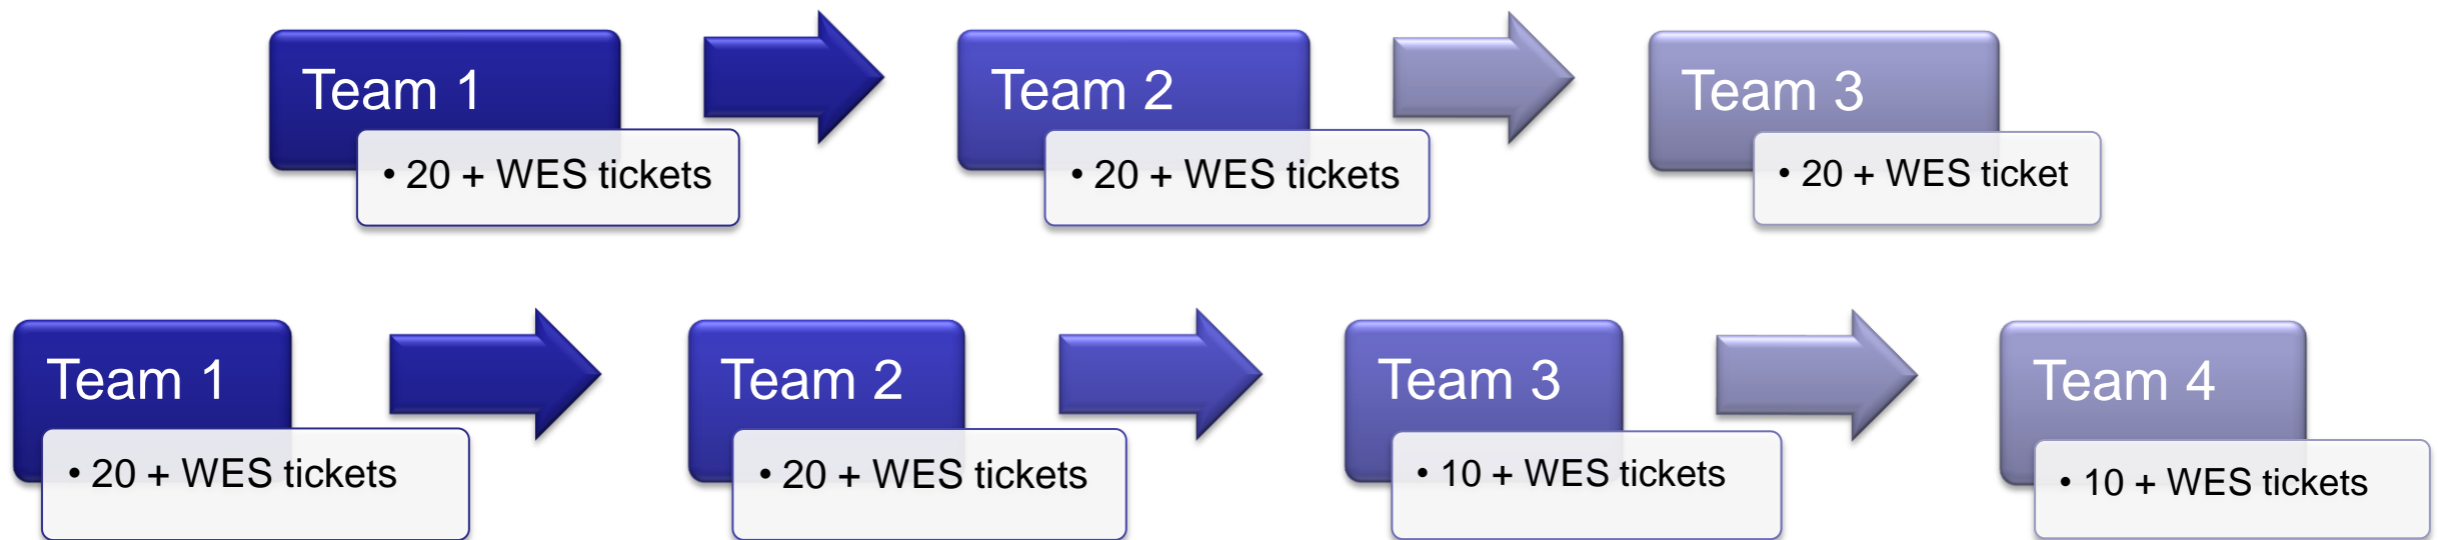

Completed challenge forms to be handed into Network 21 by close of business, Wednesday before the WES

REWARDS

- Special seating & parking*
- Photo reception with international guest speakers on Saturday*
- Recognition on stage*
- Dinner on Saturday evening in the Emerald VIP Room*